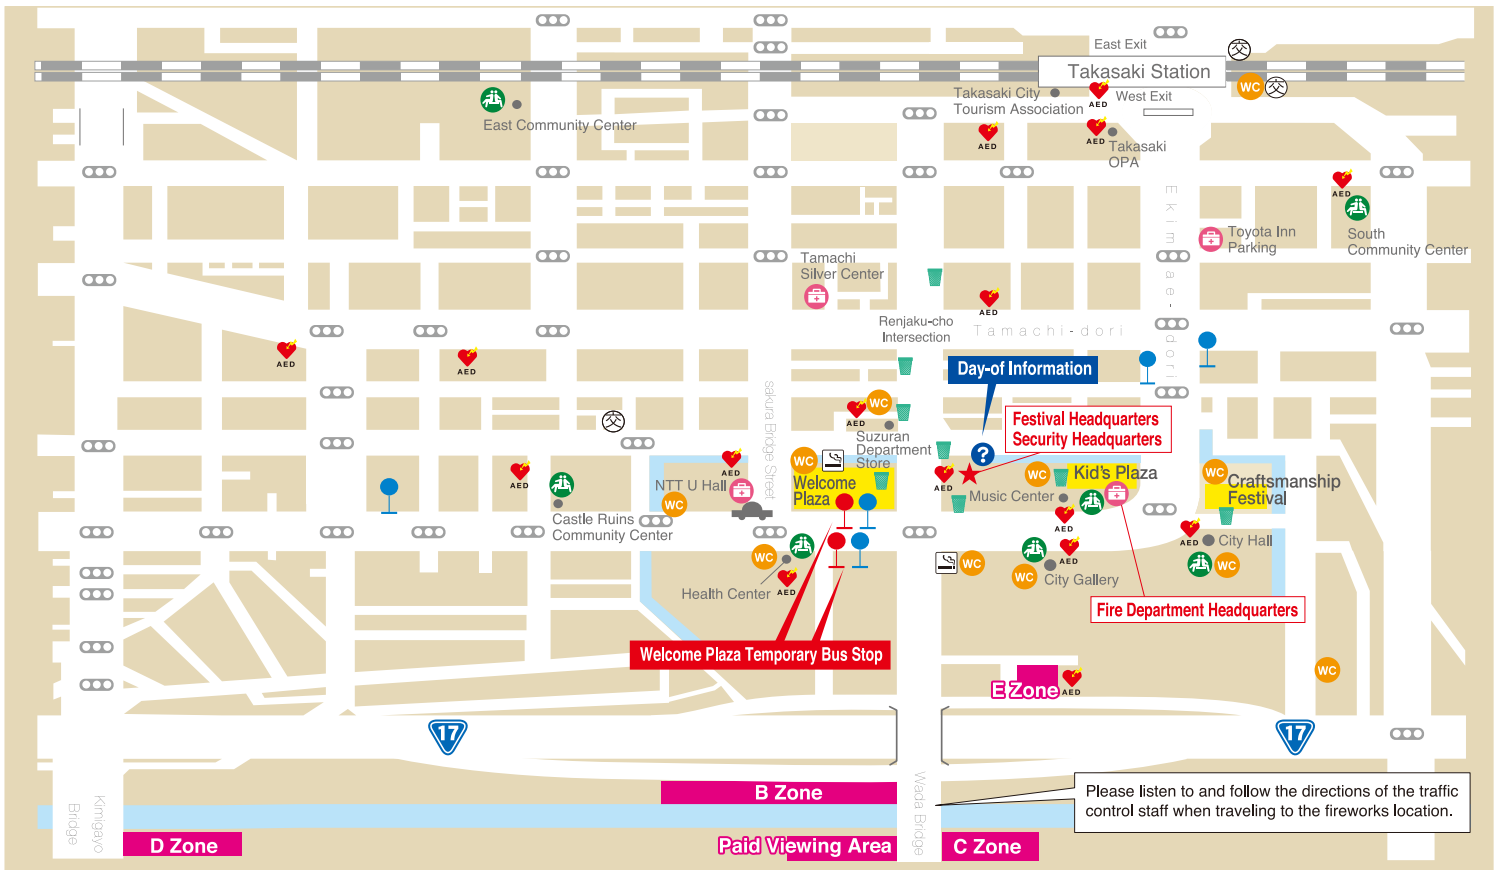

45th Takasaki Festival

Traffic Regulations Map

Legend	Gururin Temporary Bus Stop	Temporary Taxi Stand	Toilet	Smoking Area
	Temporary Bus Stop	Police Box	AED Equipment	Rest Area
	Trash Collection Area [Recycling Station]		First-aid Station	

● Rest Area: City Hall/City Gallery/Music Center/Health Center/South Community Center/East Community Center/Castle Ruins Community Center ● First-aid Station: Symphony Hall/NTT U Hall/Tamachi Silver Center/Toyota Inn Parking

Event Schedule

Please note that this schedule may be subject to change.

August 3rd, 2019 (SAT) Traffic Regulations / 14:30~22:00 August 4th, 2019 (SUN) Traffic Regulations / 14:30~21:00

	13:00	14:00	15:00	16:00	17:00	18:00	19:00	20:00	21:00
7 Kids' Plaza 「The Beginning of a New Era」 ~The Road to Becoming A Game Master~ Music Center East Plaza 14:30~16:30									
1 Lucky Takasaki Food Court Welcome Plaza 14:30~21:10									
8 Portable Shrines 14:30~20:30 Ara-machi Intersection North-Side~Welcome Plaza									
2 Awa Dance 19:30~20:30 Renjaku-cho Intersection									
9 Taiko Drums Music Center Front Plaza 14:30~19:00 Renjaku-cho Intersection 19:15~19:30									
3 Kiyari Song 19:30~20:30 Festival Grounds									
10 Takasaki Chindon Street Musicians Festival Grounds 14:30~20:30									
4 Parade Floats 15:00~20:00 Festival Grounds									
12 Bon Festival Dance 19:00~21:00 Welcome Plaza									
Large Fireworks Display 19:30~20:20 Karasu River Upstream Riverbed by Wada Bridge									
5 Craftsmanship Festival Takasaki City Hall Front Plaza 10:00~17:00									